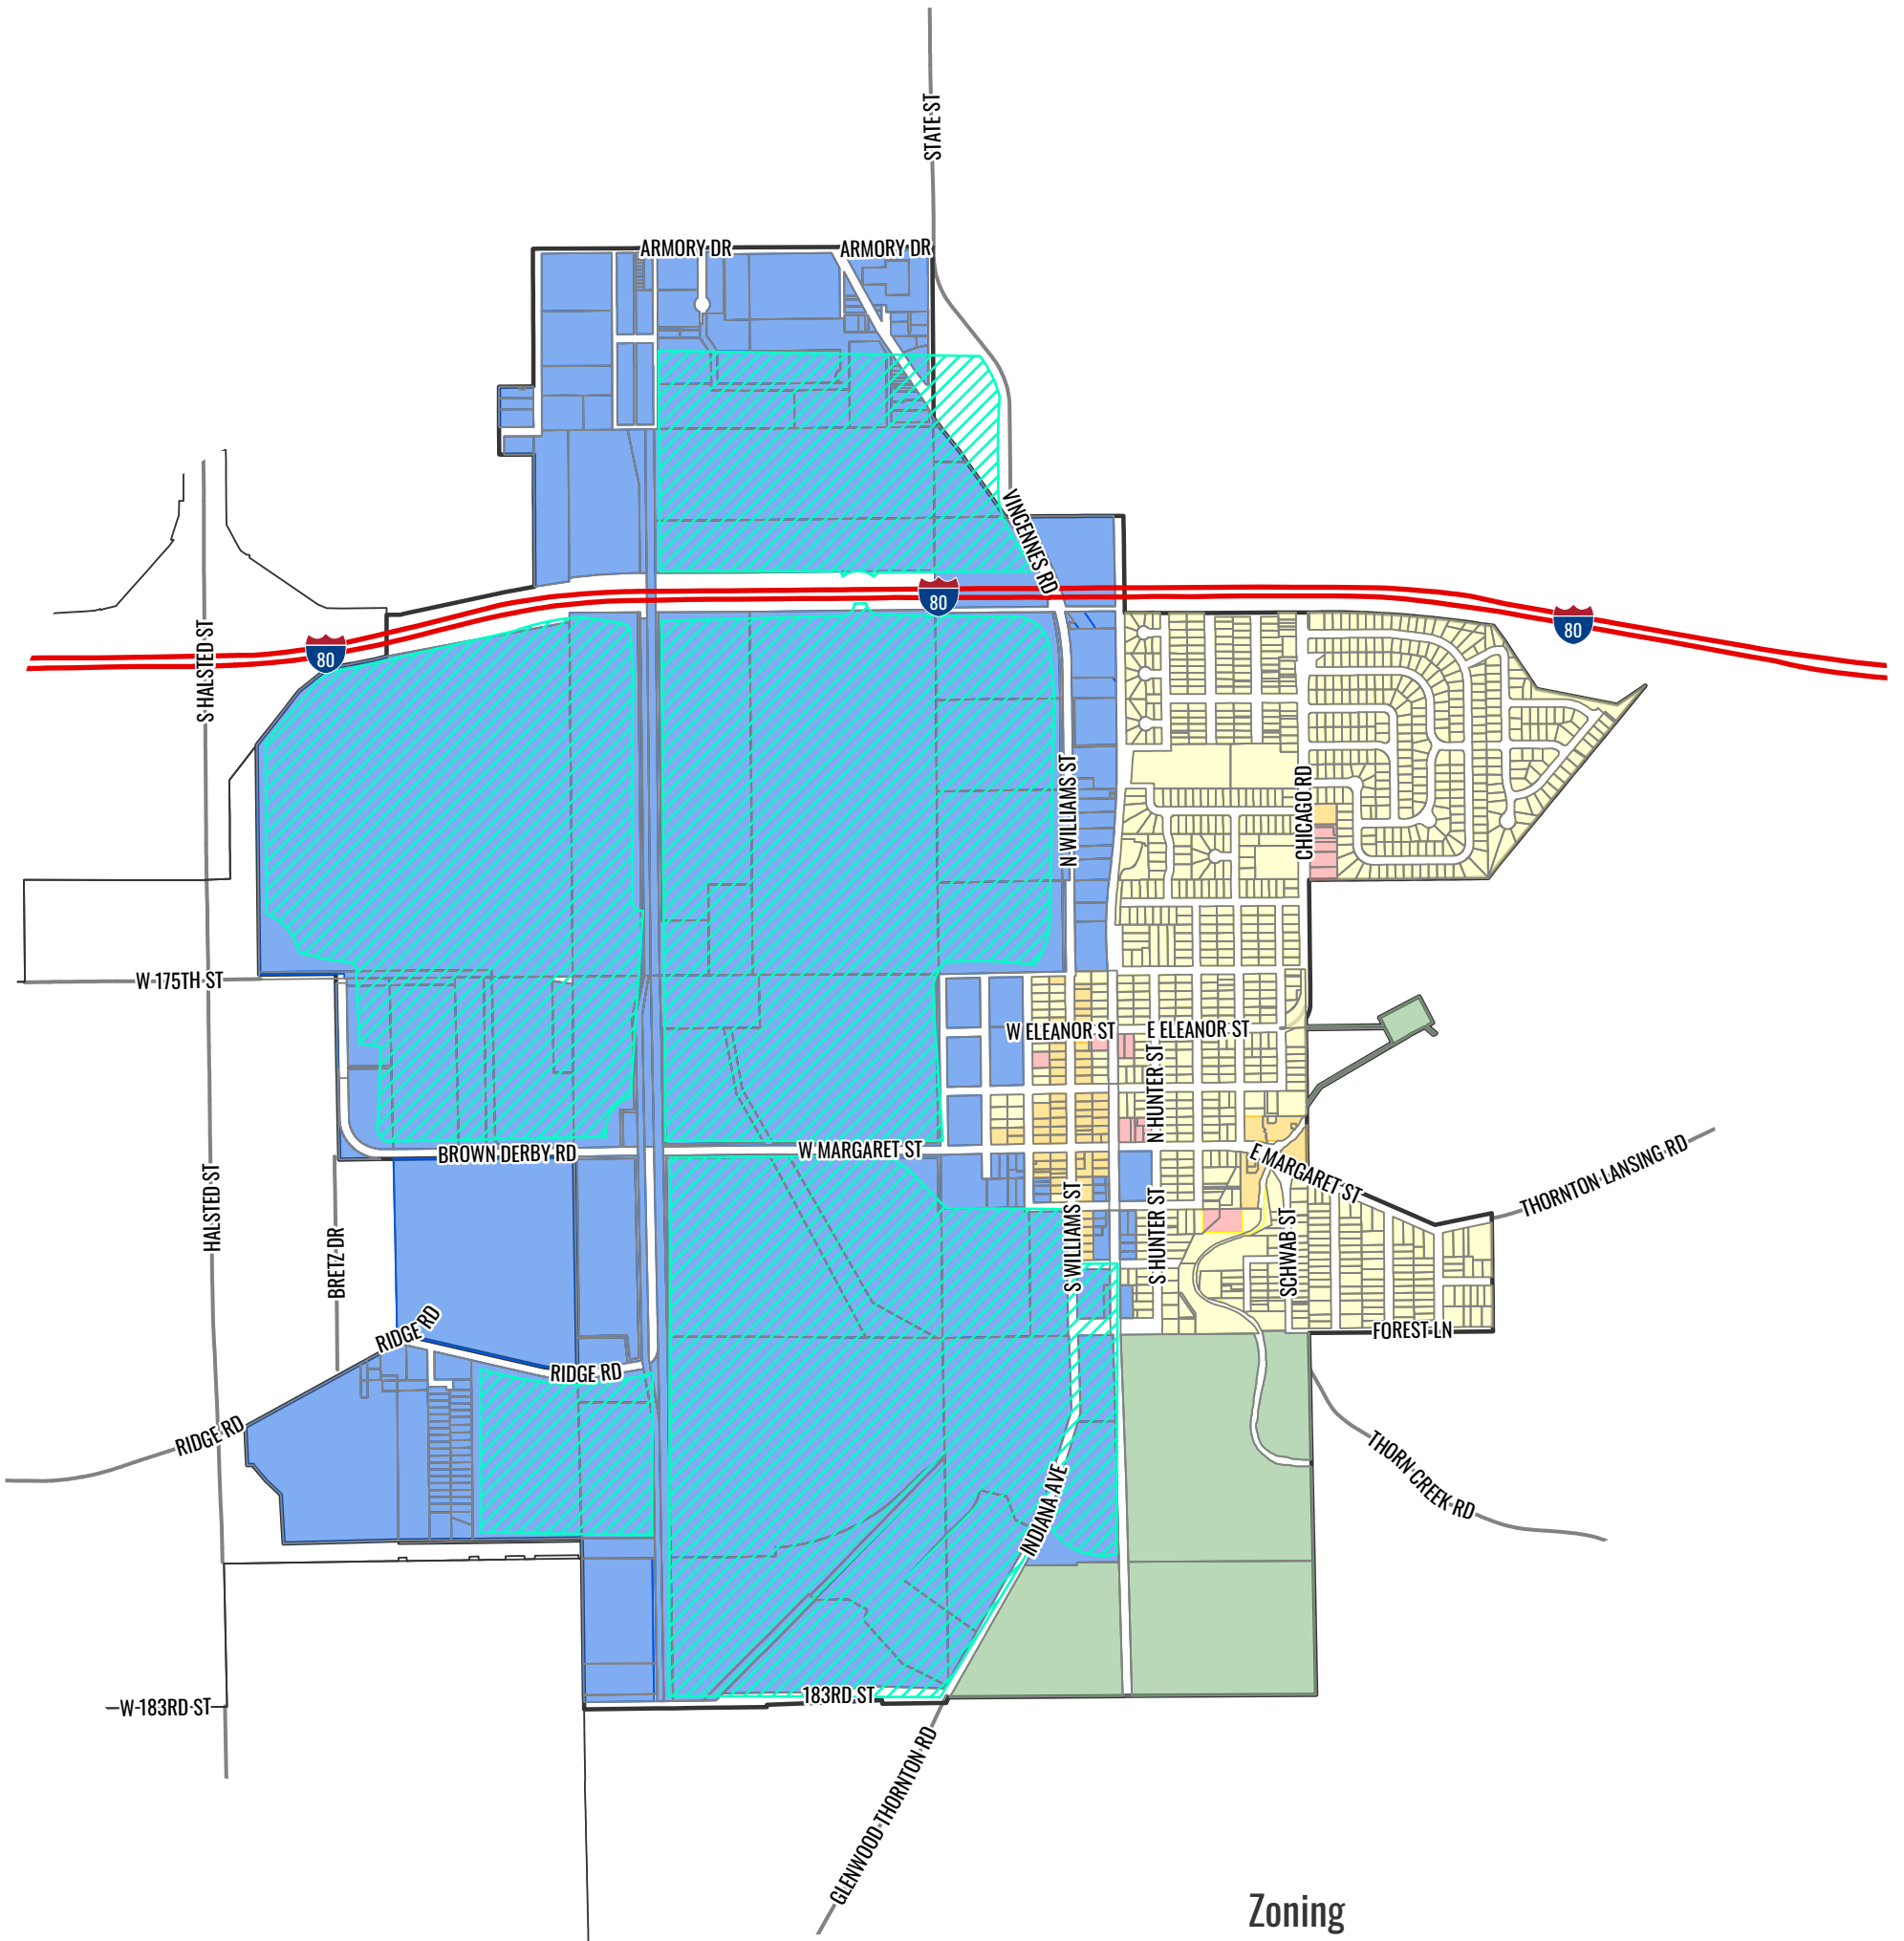

# Zoning Map

Village of Thornton

## Zoning

- R - Single Family Dwelling
- B-2 - Limited Retail and Services
- B-3 - General Business and Services
- I - Industrial
- F - Forest Preserve
- Thornton Quarry
- Parcels
- Village Boundary